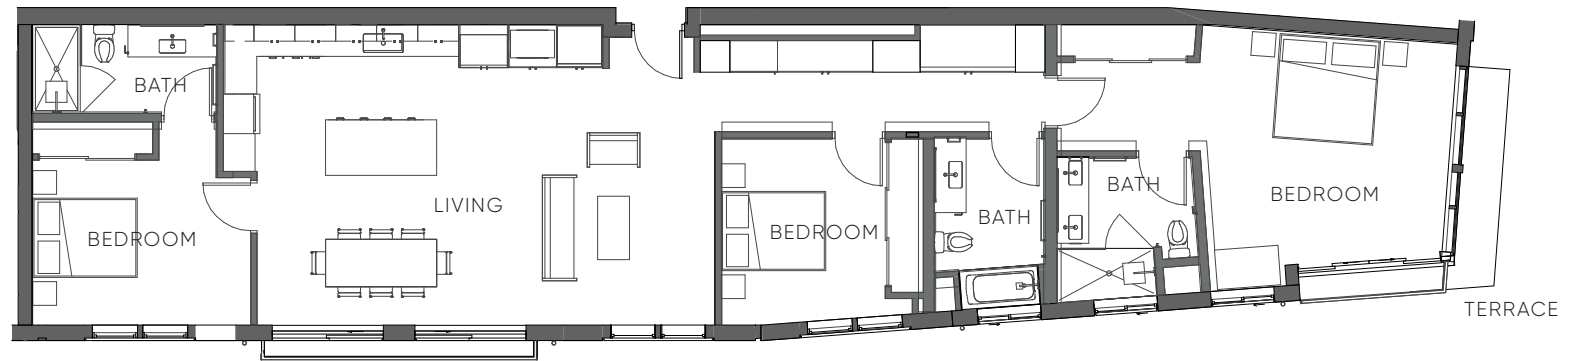

Unit 207

BEDS

3

BATHS

3

INTERIOR

1762 SQ. FT.

TERRACE

JULIET ONLY

Floor plans are drawn to varying scales to maximize visibility when printed. The floor plans, elevations, renderings, features, finishes and specifications are subject to change at any time. Square footage or floor areas shown in any marketing or other materials is approximate and may be more or less than the actual size. They should not be relied upon as representations, express or implied. The developer reserves the right to change floor plans, elevations, features, finishes and specifications at any time, without prior notice. Real Estate Sales and Marketing by Enkasa Homes - a licensed California Broker - CA DRE #02208334.